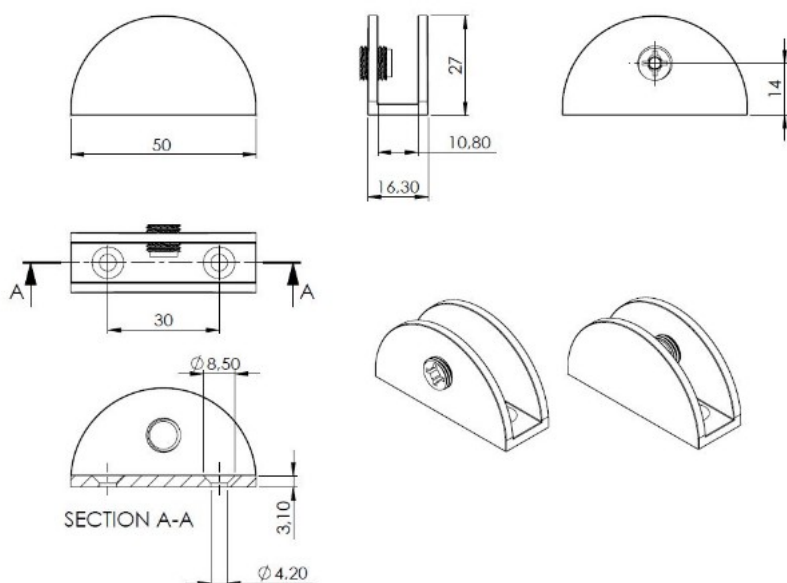

PRODUCT SHEET

Description:

Shelf Support "Half-Moon",Alu Finish,50x27x16mm,4-8mm Glass, W/2 Mounting Holes $\varnothing$ 4mm, Tightning Screw W/Hex Hole 4mm

Item number:

22.02.571-1

Units	Box	Carton	HS Code	Barcode
Pcs.	1	200	8302420090	
				5704866080002

SISO A/S

Mileparken 11
DK-2740 Skovlunde
Denmark
VAT: DK 24786013

Phone +45 45 830 900

www.siso.dk
siso@siso.dk

Danske Bank
Nytorv Branch
Copenhagen
SWIFT: DABADKKK

Account no.
4180 3112 112936
IBAN Account
DK7230003112112936